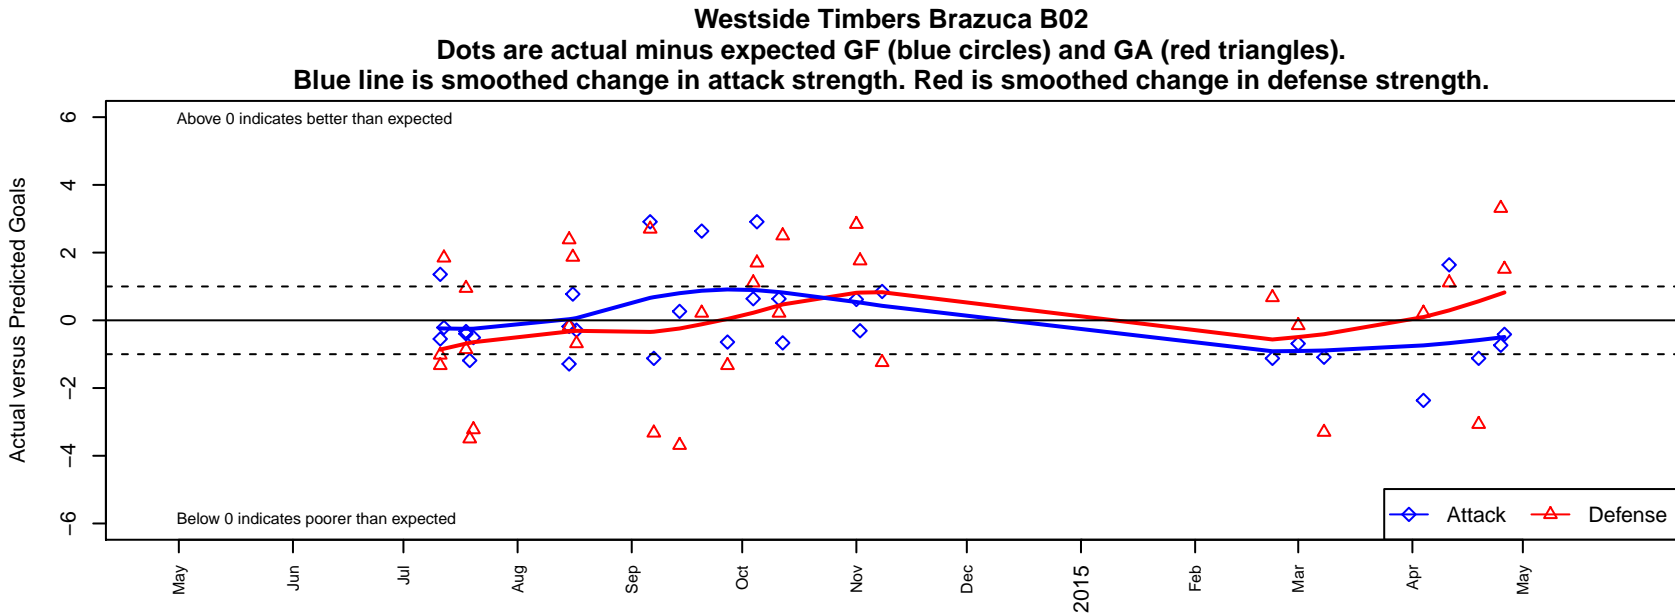

Westside Timbers Brazuca B02

Westside Timbers
 Beaverton, OR
 B02 total strength=184
 attack=0.12 defense=0.11
 fall league = PTT-B B02 Timbers Div 2
 spr league = Spr OYS B02 Div 2 White
 notes= Brazuca

**attack and defense variance (black dot)
relative to other teams
and top 10 in region**

**attack and defense rating
relative to others at age
and all opponents in last 13 months**

Performance relative to 13 month average