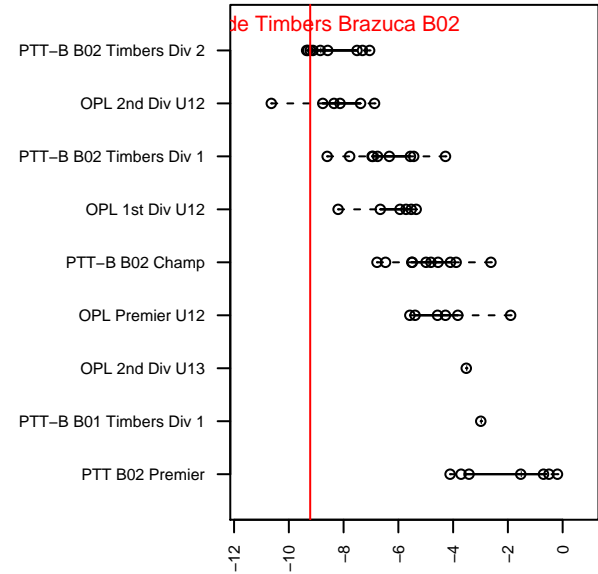

Westside Timbers Brazuca B02

Westside Timbers
 Beaverton, OR
 B02 total strength=184
 attack=0.12 defense=0.11
 fall league = PTT-B B02 Timbers Div 2
 spr league = Spr OYS B02 Div 2 White
 notes= Brazuca

alt names used:
 WT B02 Brazuca
 WT B02 Brazuca
 WESTSIDE TIMBERSB02 BRAZUCA
 Westside Timbers B02 Brazuca
 Westside Timbers B02 Brazuca
 Westside Timbers B02 Brazuca

Venues played:
 2014 PCU Summer Classic U12 Silver
 2014 Beaverton Cup BU12 Silver
 2014 Mt Hood Challenge U12
 2014 PTT-B B02 Timbers Div 2
 2014 OYS Presidents Cup B02
 2014 Spr OYS B02 Division 2 White

**attack and defense variance (black dot)
relative to other teams
and top 10 in region**

**attack and defense rating
relative to others at age
and all opponents in last 13 months**

Performance relative to 13 month average